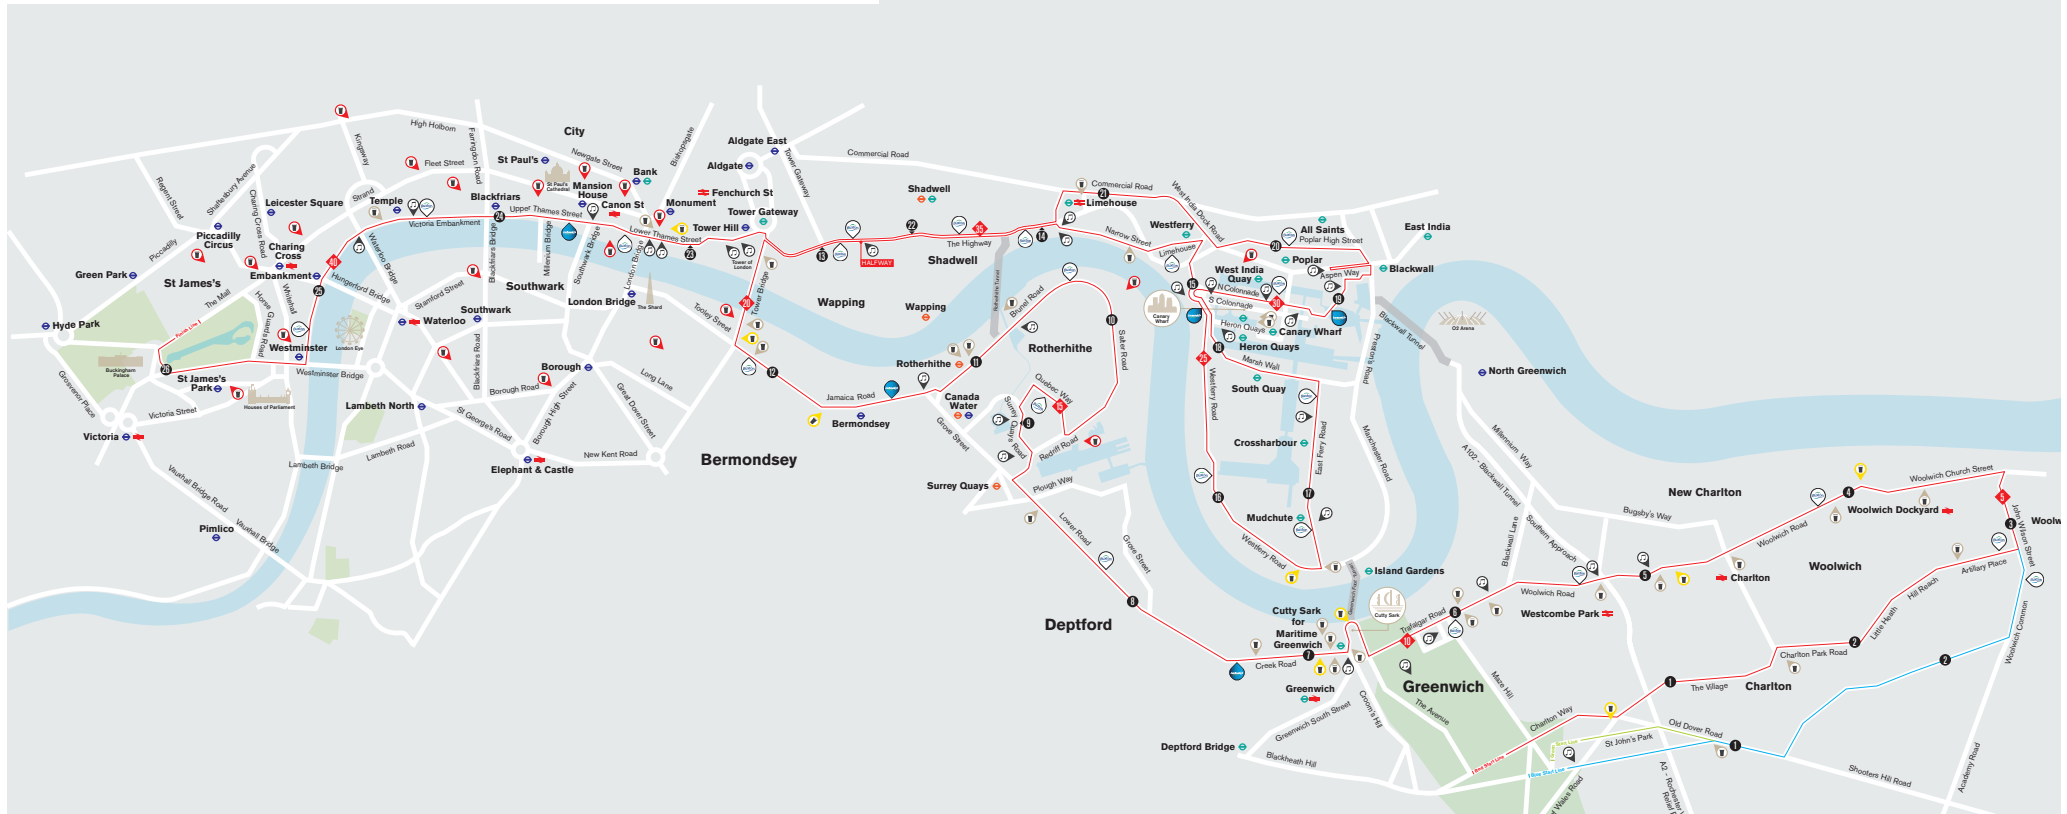

# COURSE MAP

## ELEVATION PROFILE

## KEY

-  Buxton Natural Spring Water
-  Fuller's pub on course
-  Pub on course
-  Lucozade Sports drink
-  1 Mile Marker
-  Pub on course with music
-  Music on course
-  10 KM Marker
-  The Route