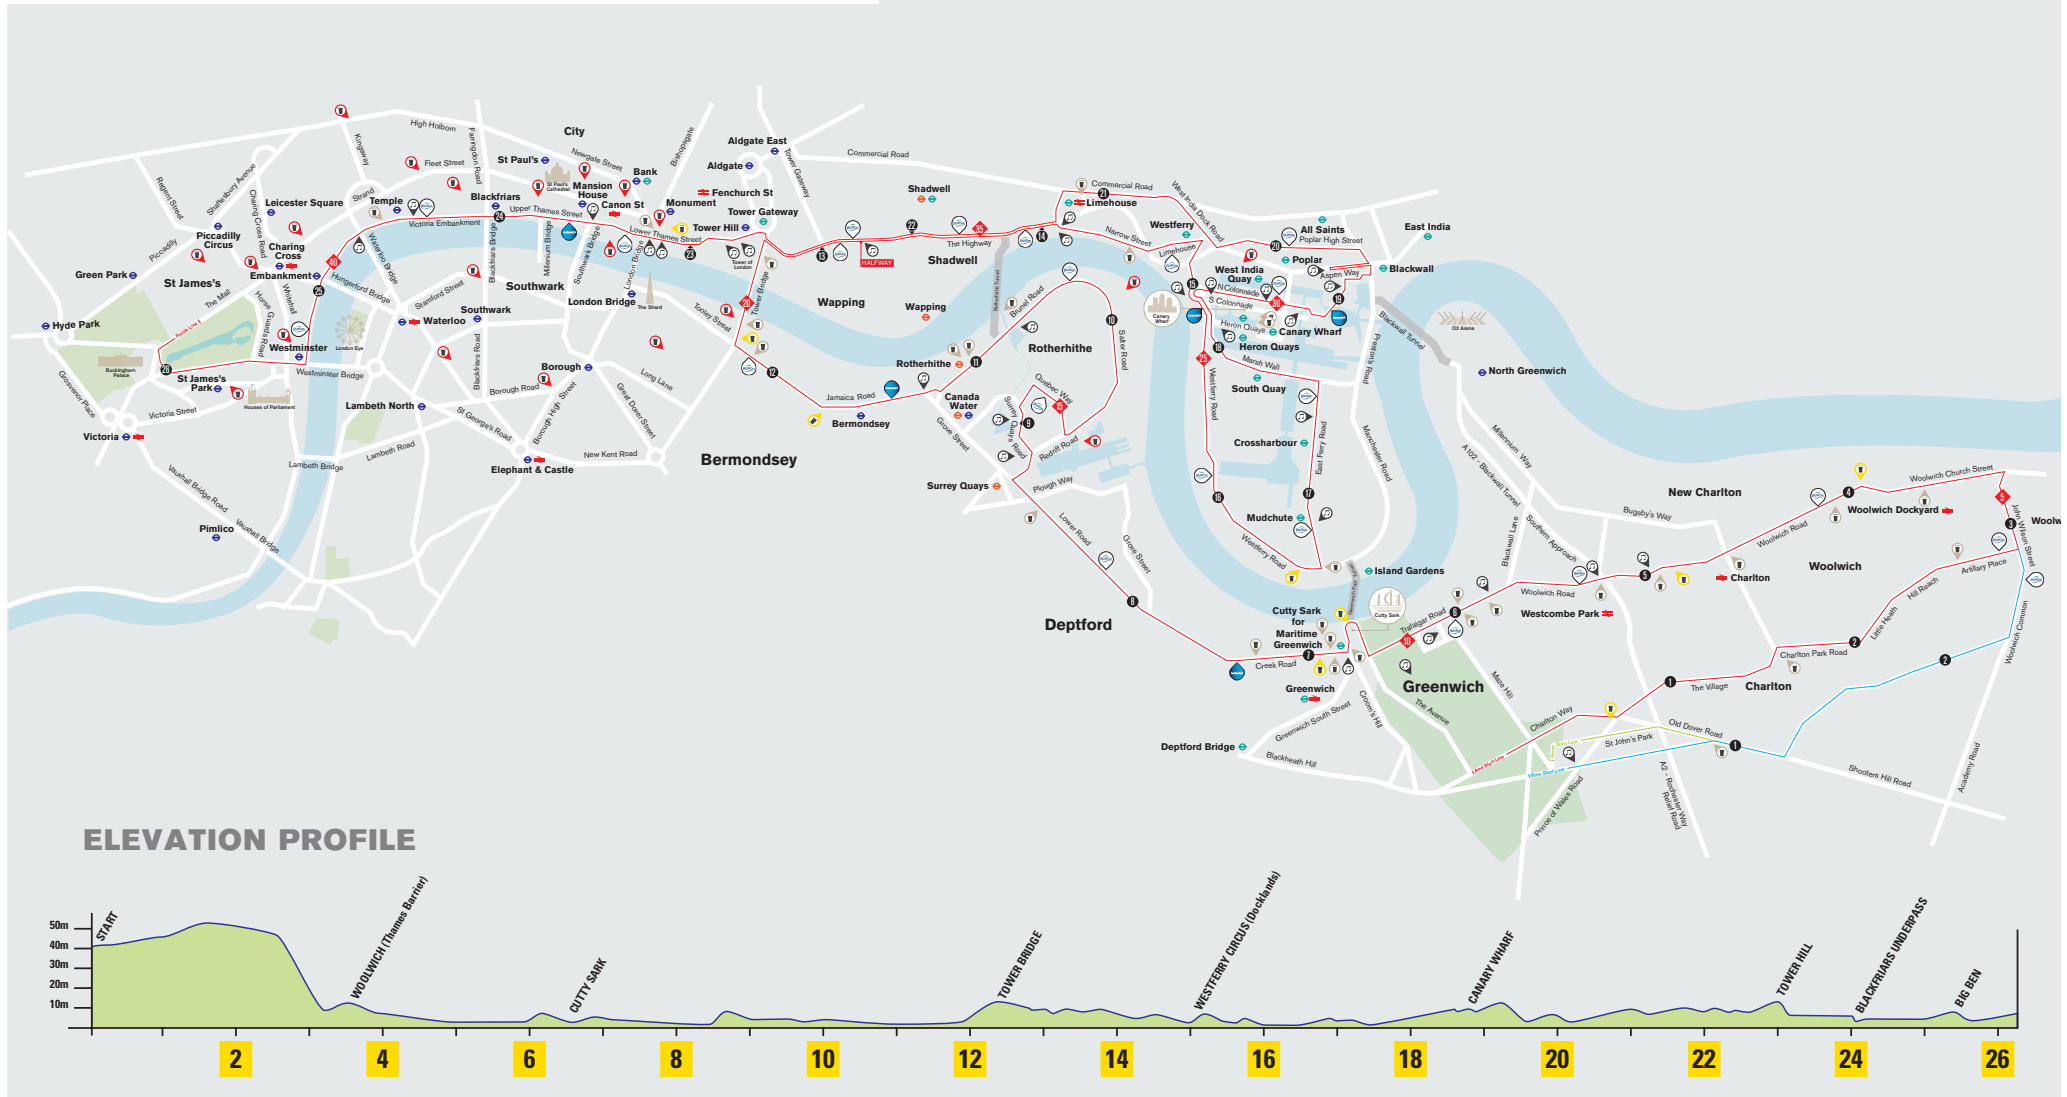

COURSE MAP

KEY

-  Buxton Natural Spring Water
-  Fuller's pub on course
-  Pub on course
-  Lucozade Sports drink
-  1 Mile Marker
-  Pub on course with music
-  Music on course
-  10 KM Marker
-  The Route