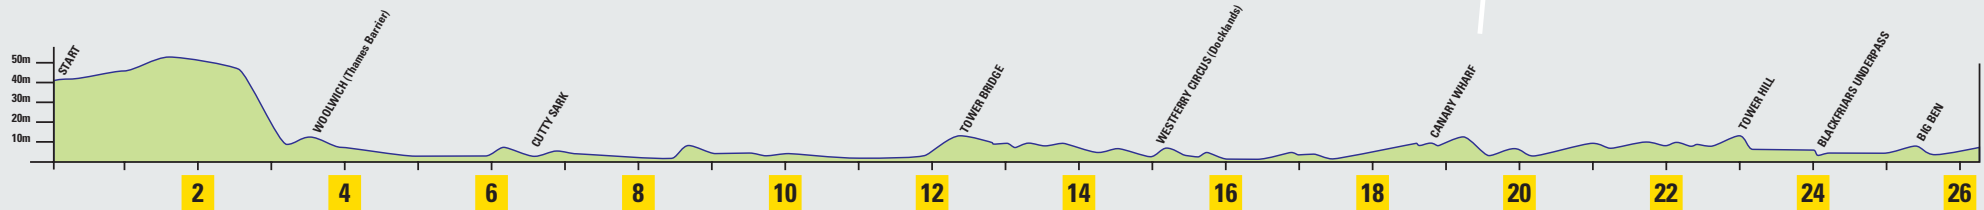

# COURSE MAP

## ELEVATION PROFILE

## KEY

-  Buxton Natural Spring Water
-  Fuller's pub on course
-  Pub on course
-  Lucozade Sports drink
-  1 Mile Marker
-  Pub on course with music
-  Music on course
-  10 KM Marker
-  The Route